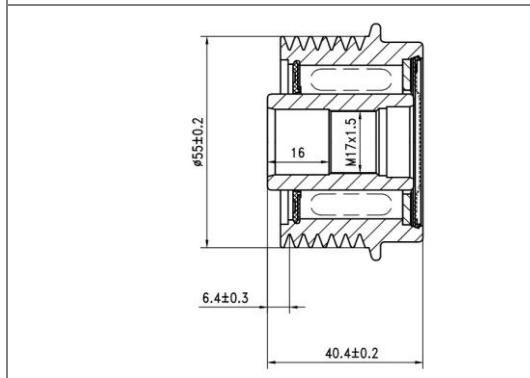

Шкив с обгонной муфтой генер. для а/м Toyota Corolla E15 (06-)/Auris (06-) 1.6i (SGP 1903)

OEM: 592074, 27415-0T021, 27415-0T022, 27415-0T020, 535023110, 5350231, 5350231000

Артикул: SGP 1903

Применяемость: TOYOTA: AURIS (_E15_), AURIS (_E18_), AURIS Estate (_E18_), COROLLA Saloon (_E15_), COROLLA Saloon (_E18_, ZRE1_)

Розничная цена ..... **2040 Р**